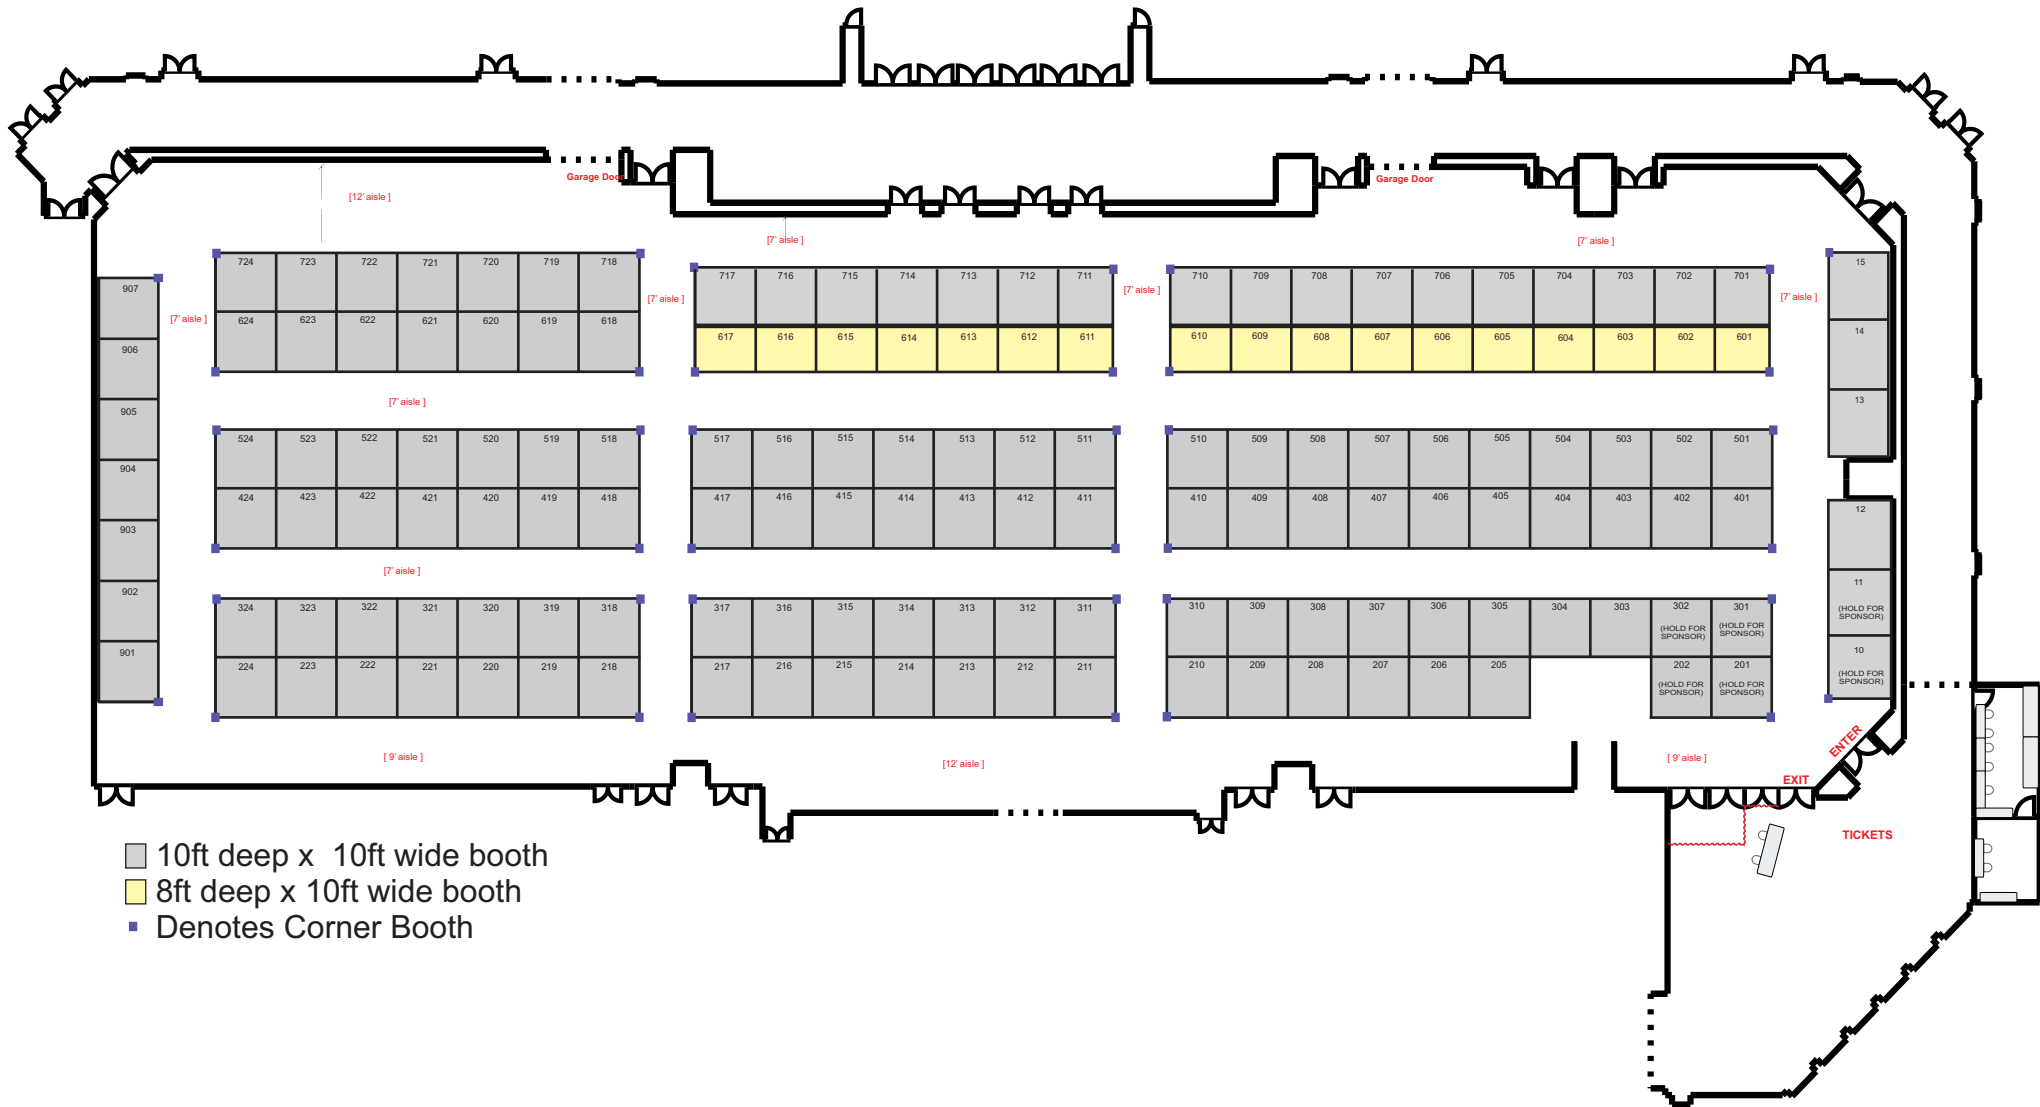

# 2023 Build and Remodel Expo

- 10ft deep x 10ft wide booth
- 8ft deep x 10ft wide booth
- Denotes Corner Booth