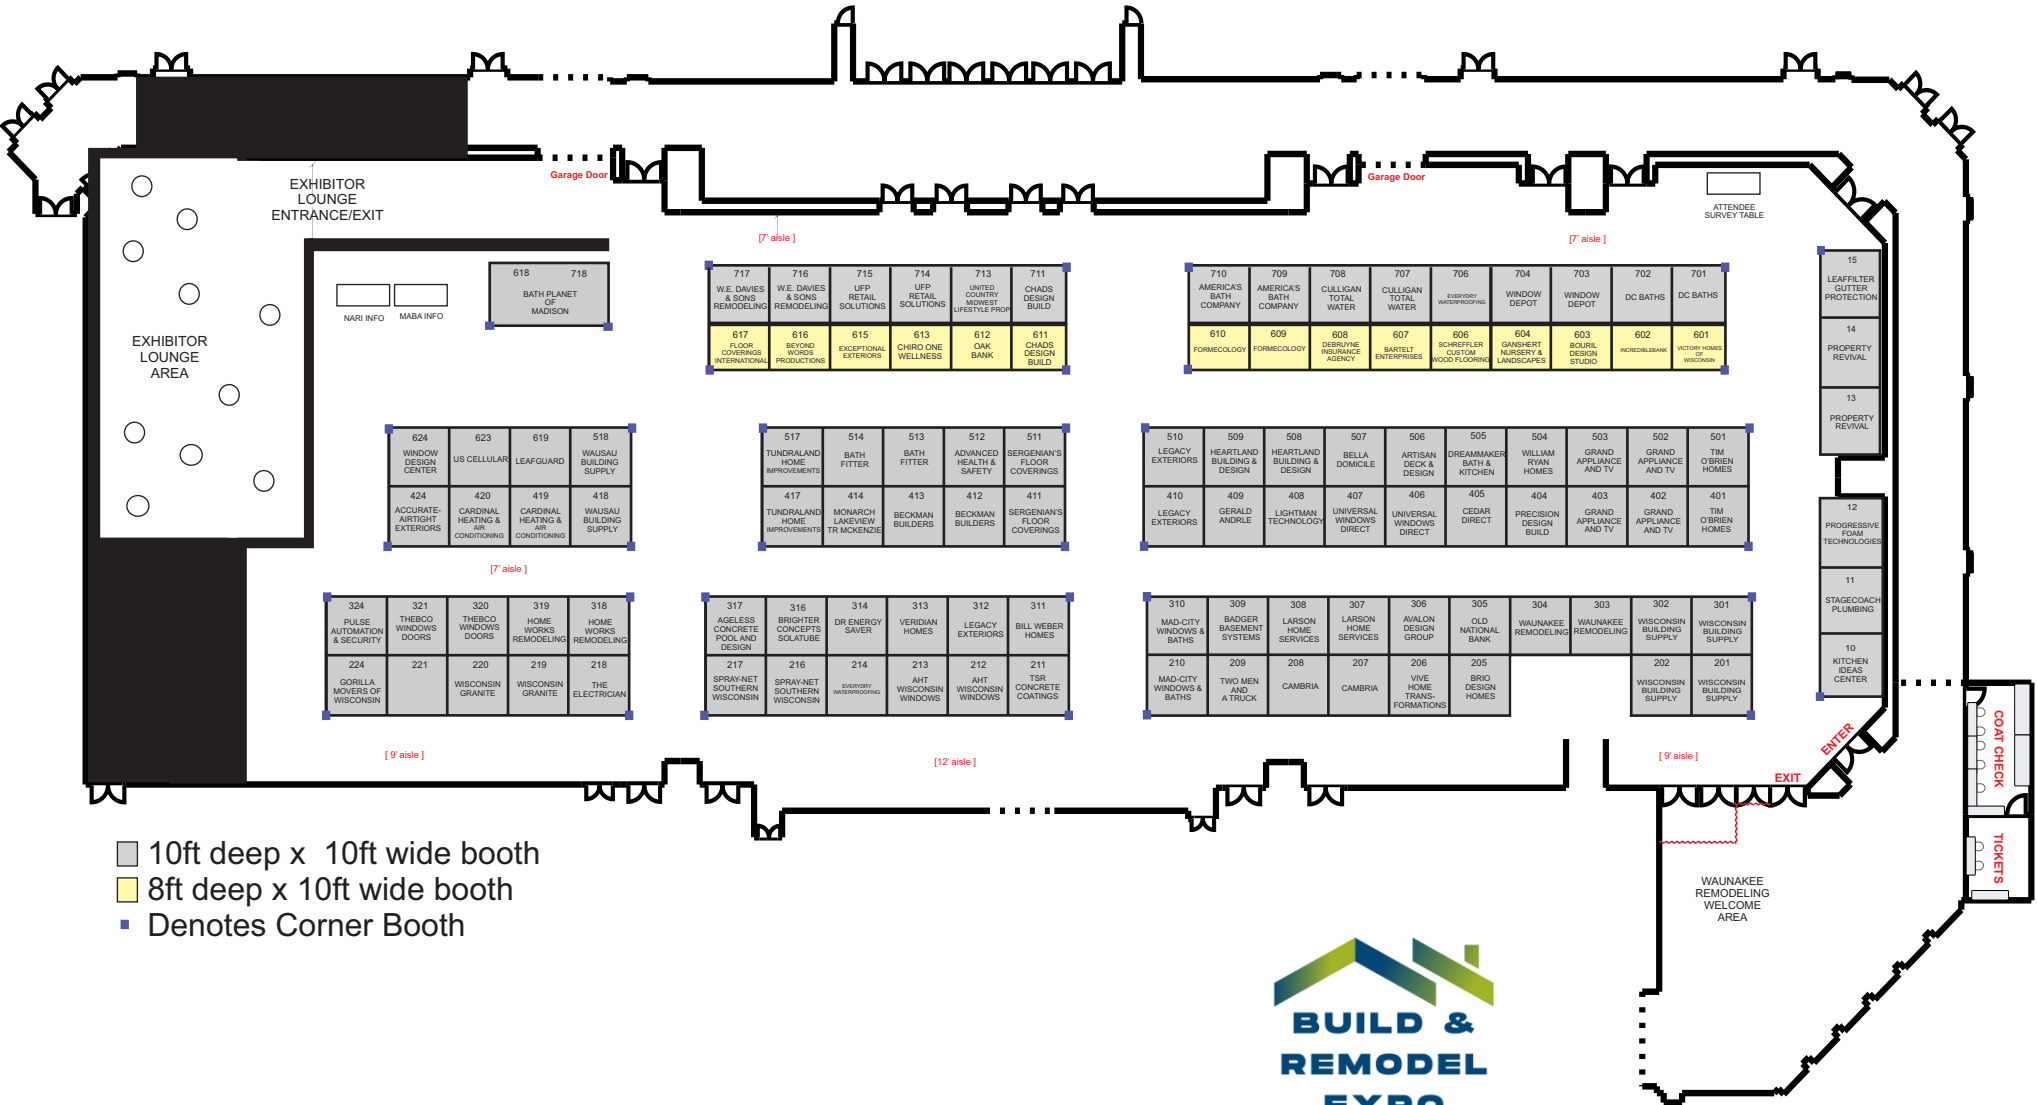

2023 Build and Remodel Expo

- 10ft deep x 10ft wide booth
- 8ft deep x 10ft wide booth
- Denotes Corner Booth

Updated JANUARY 20, 2023